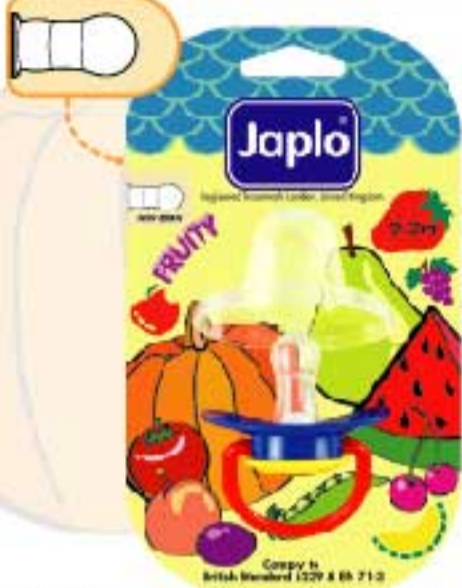

Fruity

NEW BORN

Series : FRUITY
Model : FT26
New Born : 0-3 months

955 6447 021593

OLIVE